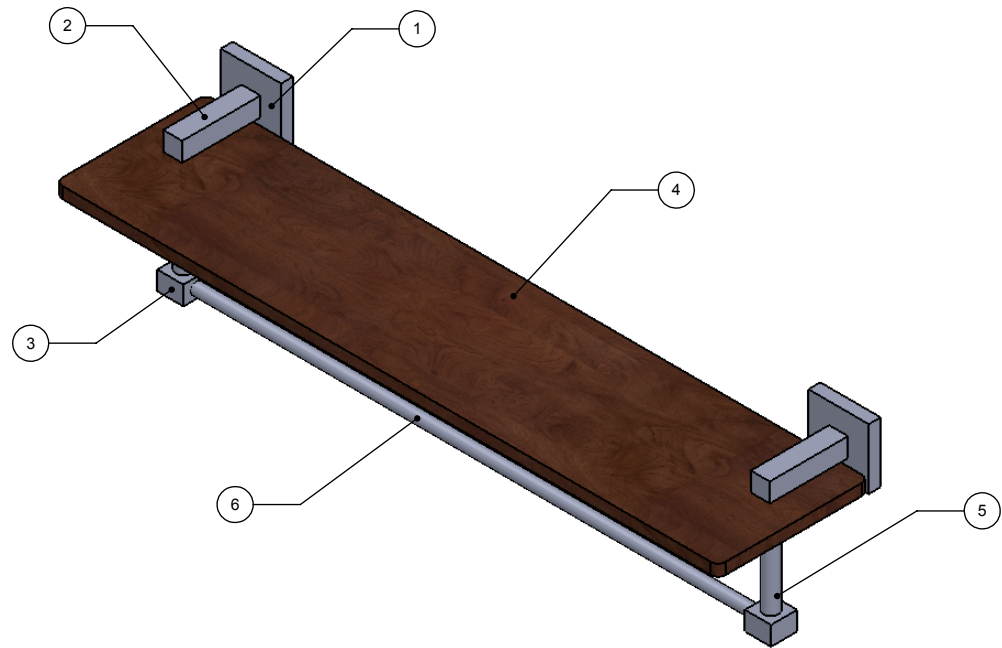

ITEM NO.	P/N	Description	QTY.
1	BPSQ	BACKPLATE	2
2	HKSQ-2.5	Neck	2
3	HBSQ-78	HUB	2
4	IRWRT-22	IPE SHELF	1
5	TU12-3	TUBE SUPPORT	2
6	TU12-18	BAR	1

UNLESS OTHERWISE STATED

.X	±.3mm
.XX	±.15mm
.XXX	±.008mm

COPYRIGHT © Allied Brass 2016

THIRD ANGLE PROJECTION

DRAWN	2/24/2017	I.M
CHECKED	2/24/2017	P.D
APPROVED	2/24/2017	R.A

MATERIAL:	BRASS
DESCRIPTION:	Montero Collection Solid IPE Ironwood Shelf with Integrated Towel Bar