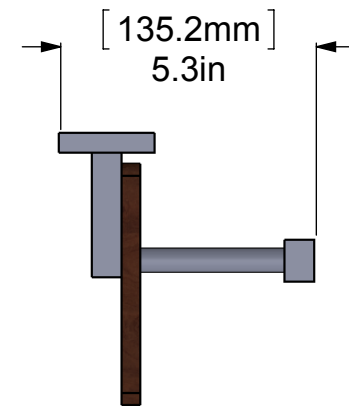

ITEM NO.	P/N	Description	QTY.
1	BPSQ	BACKPLATE	2
2	HKSQ-2.5	Neck	2
3	HBSQ-78	HUB	2
4	IRWRT-22	IPE SHELF	1
5	TU12-3	TUBE SUPPORT	2
6	TU12-18	BAR	1

UNLESS OTHERWISE STATED

.X	±.3mm
.XX	±.15mm
.XXX	±.008mm

COPYRIGHT © Allied Brass 2016

THIRD ANGLE PROJECTION

DRAWN	2/24/2017	I.M
CHECKED	2/24/2017	P.D
APPROVED	2/24/2017	R.A

MATERIAL:	BRASS
DESCRIPTION:	Montero Collection Solid IPE Ironwood Shelf with Integrated Towel Bar

FINISH	TBD
QUANTITY	TBD
DRAWING No.	REV
MT1-22TB-IRW	0
SCALE	1:3
SHEET: 01	A4