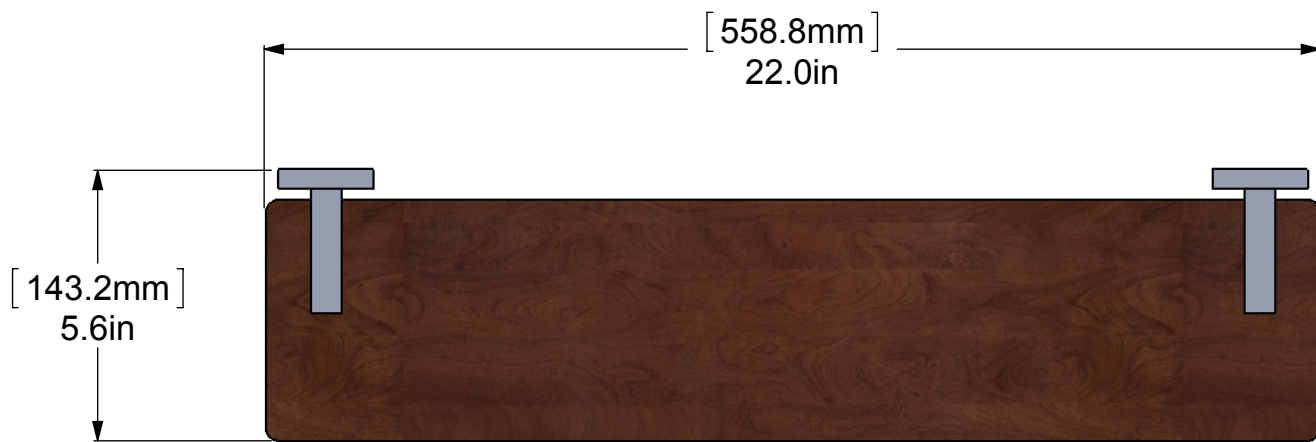

ITEM NO.	P/N	Description	QTY.
1	BPSQ	BACKPLATE	2
2	HKSQ-2.5	Neck	2
3	HBSQ-78	HUB	2
4	IRWRT-22	IPE SHELF	1
5	TU12-3	TUBE SUPPORT	2
6	TU12-18	BAR	1

UNLESS OTHERWISE STATED

.X	±.3mm
.XX	±.15mm
.XXX	±.008mm

COPYRIGHT © Allied Brass 2016

THIRD ANGLE PROJECTION

DRAWN	2/24/2017	I.M
CHECKED	2/24/2017	P.D
APPROVED	2/24/2017	R.A

MATERIAL:	BRASS
DESCRIPTION:	Montero Collection Solid IPE Ironwood Shelf with Integrated Towel Bar

FINISH	TBD
QUANTITY	TBD
DRAWING No.	REV
MT1-22TB-IRW	0
SCALE	1:3
SHEET: 01	A4